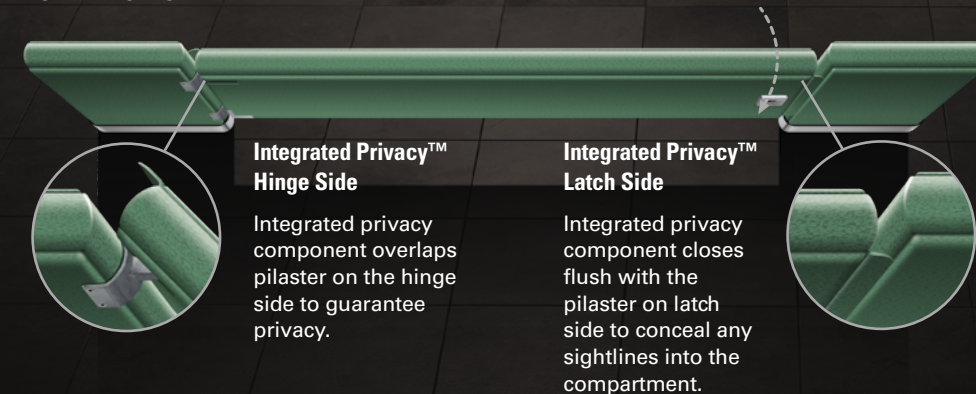

ASI[®] *Global
Partitions*

THE OLD WAY: INDUSTRY AFTERTHOUGHT SOLUTIONS

NON-COLORMATCHED PRIVACY STRIPS

Finding add-on metal privacy strips to match your partition color is almost impossible. From raw aluminum to a color that's not an exact match, the choices are limited.

NOT SQUARE AND ONE WIDTH DOESN'T FIT ALL

Installing add-on privacy strips and getting them to be square is difficult, they also don't always fit over the gap you're trying to cover.

EXPENSIVE AND DIFFICULT TO INSTALL

Imagine installing add-on privacy strips one by one on a large project or having to close your restroom(s) so they can be installed. After hours installation isn't cheap either.

THE NEW STANDARD: PATENT-PENDING INTEGRATED PRIVACY™ SYSTEM

HOW IT WORKS

Integrated Privacy™ Hinge Side

Integrated privacy component overlaps pilaster on the hinge side to guarantee privacy.

Integrated Privacy™ Latch Side

Integrated privacy component closes flush with the pilaster on latch side to conceal any sightlines into the compartment.